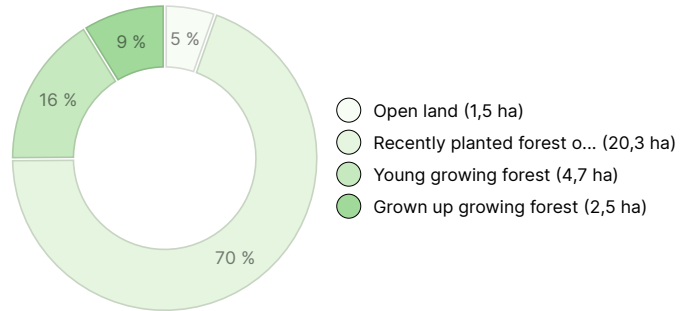

MAAPOHJA

Pinta-ala	29,7 ha	-
------------------	---------	---

LIITYMÄT

Tie perille	Kyllä	-
--------------------	-------	---

Forest resource data: Total on the site

TIMBER VOLUME

Main tree species	number
Pine (pulpwood)	840 m ³
Pine (log)	37 m ³
Spruce (pulpwood)	520 m ³
Spruce (log)	52 m ³
Silver birch (pulpwood)	373 m ³
Silver birch (log)	5 m ³
Total	1 827 m³

AMOUNT OF SOIL

Soil	number
Forest land	29 ha
Total	29 ha

DEVELOPMENT CLASS DISTRIBUTION

HABITAT BREAKDOWN

HABITAT NUTRIENT BREAKDOWN

Forest resource data: Autio, Koivuharju, Kömettö ja Lauttasuo

TIMBER VOLUME

Main tree species	number
Pine (pulpwood)	840 m ³
Pine (log)	37 m ³
Spruce (pulpwood)	520 m ³
Spruce (log)	52 m ³
Silver birch (pulpwood)	373 m ³
Silver birch (log)	5 m ³
Total	1 827 m³

AMOUNT OF SOIL

Soil	number
Forest land	29 ha
Total	29 ha