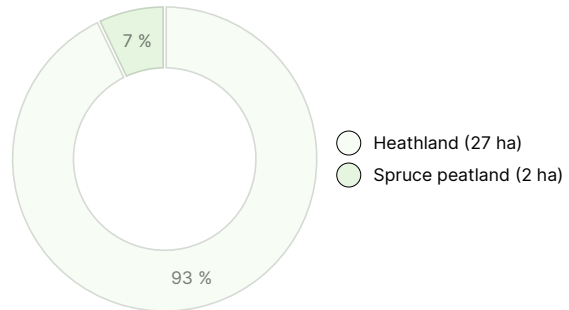

HABITAT BREAKDOWN