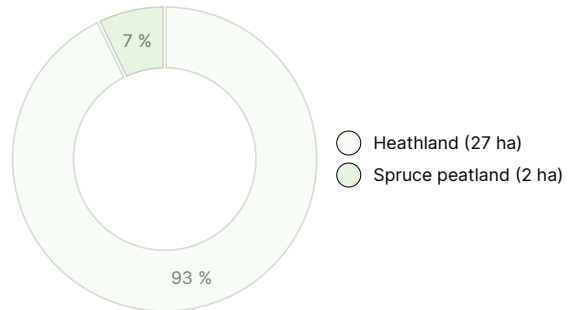

MAAPOHJA

Pinta-ala	29,7 ha	-
------------------	---------	---

LIITYMÄT

Tie perille	Kyllä	-
--------------------	-------	---

Forest resource data: Total on the site

TIMBER VOLUME

Main tree species	number
Pine (pulpwood)	840 m ³
Pine (log)	37 m ³
Spruce (pulpwood)	520 m ³
Spruce (log)	52 m ³
Silver birch (pulpwood)	373 m ³
Silver birch (log)	5 m ³
Total	1 827 m³

AMOUNT OF SOIL

Soil	number
Forest land	29 ha
Total	29 ha

DEVELOPMENT CLASS DISTRIBUTION

HABITAT BREAKDOWN

HABITAT NUTRIENT BREAKDOWN

Forest resource data: Autio, Koivuharju, Kömettö ja Lauttasuo

TIMBER VOLUME

Main tree species	number
Pine (pulpwood)	840 m ³
Pine (log)	37 m ³
Spruce (pulpwood)	520 m ³
Spruce (log)	52 m ³
Silver birch (pulpwood)	373 m ³
Silver birch (log)	5 m ³
Total	1 827 m³

AMOUNT OF SOIL

Soil	number
Forest land	29 ha
Total	29 ha