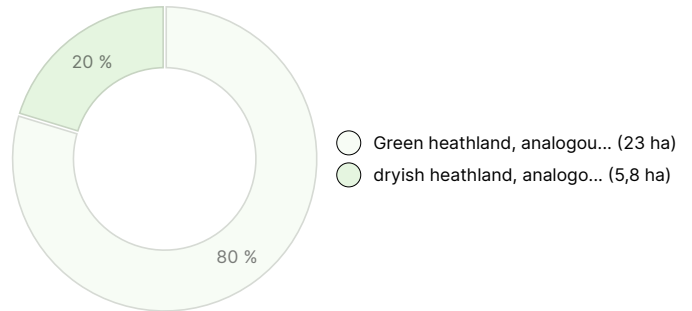

HABITAT NUTRIENT BREAKDOWN

Downloadable materials

The downloadable materials are available at the address <https://www.metsatilat.fi/osta/230212766>

Autio, Koivuharju, Kömettö ja Lauttasuo

- [Stand map](#)
  Kartta Koivuharju.pdf
- [Stand information](#)
  Kartta Autio.pdf
- [Aerial photo](#)
  Ilmakuva Autio.pdf
- [Aerial photo](#)
  Ilmakuva Kömettö.pdf
- [Stand information](#)
  Kuviotiedot Lauttasuo.pdf

- [Stand map](#)
  Kartta Kömettö.pdf
- [Stand information](#)
  Kuviotiedot.pdf
- [Aerial photo](#)
  Ilmakuva Koivuharju.pdf
- [Stand information](#)
  Kuviotiedot Autio.pdf
- [Aerial photo](#)
  Ilmakuva Lauttasuo.pdf