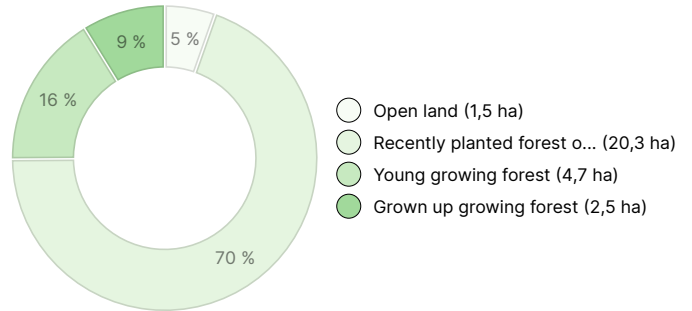

Forest resource data: Autio, Koivuharju, Kömettö ja Lauttasuo

TIMBER VOLUME

Main tree species	number
Pine (pulpwood)	840 m³
Pine (log)	37 m³
Spruce (pulpwood)	520 m³
Spruce (log)	52 m³
Silver birch (pulpwood)	373 m³
Silver birch (log)	5 m³
Total	1 827 m³

AMOUNT OF SOIL

Soil	number
Forest land	29 ha
Total	29 ha

DEVELOPMENT CLASS DISTRIBUTION