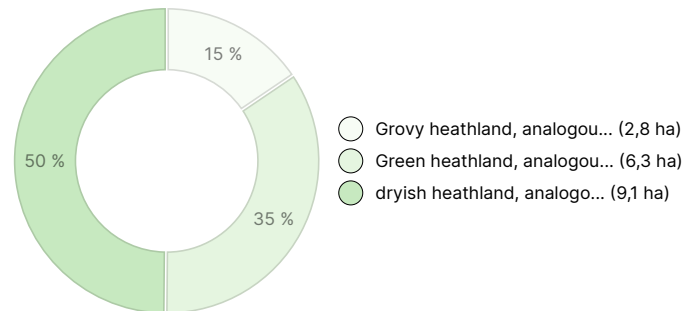

AMOUNT OF SOIL

Soil	number
Forest land	18,2 ha
Total	18,2 ha

DEVELOPMENT CLASS DISTRIBUTION

HABITAT BREAKDOWN

HABITAT NUTRIENT BREAKDOWN

Downloadable materials

The downloadable materials are available at the address <https://www.metsatilat.fi/osta/230213986>