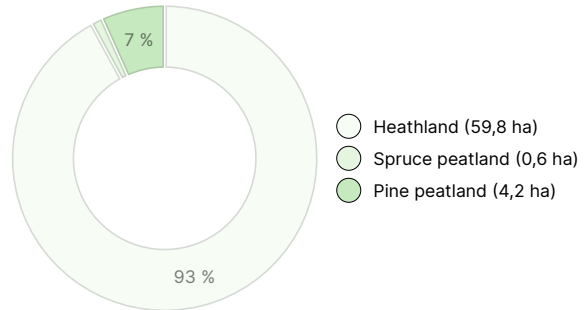

YMPÄRISTÖ JA MAAPERÄ

Metsästysvuokrasopimus	Kyllä
-------------------------------	-------

Forest resource data: Hirvaskari

TIMBER VOLUME

Main tree species	number
Pine (pulpwood)	2 120 m ³
Pine (log)	1 984 m ³
Spruce (pulpwood)	206 m ³
Spruce (log)	26 m ³
Birch (pulpwood)	2 294 m ³
Birch (log)	17 m ³
Deciduous tree (pulpwood)	79 m ³
Deciduous tree (log)	4 m ³
Total	6 730 m³

AMOUNT OF SOIL

Soil	number
Forest land	60 ha
Low-productive forest land	3,8 ha
Wasteland	0,8 ha
Total	64,6 ha

DEVELOPMENT CLASS DISTRIBUTION

HABITAT BREAKDOWN

HABITAT NUTRIENT BREAKDOWN

Downloadable materials