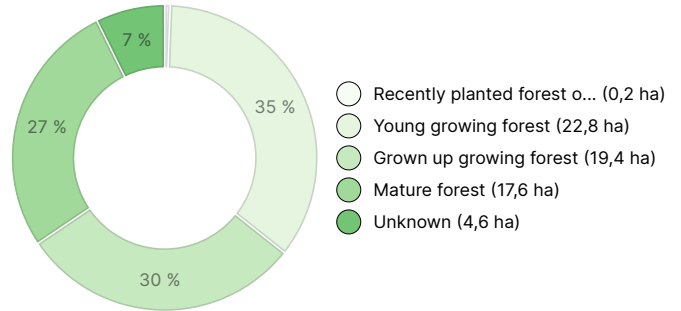

Forest resource data: Hirvaskari

TIMBER VOLUME

Main tree species	number
Pine (pulpwood)	2 120 m³
Pine (log)	1 984 m³
Spruce (pulpwood)	206 m³
Spruce (log)	26 m³
Birch (pulpwood)	2 294 m³
Birch (log)	17 m³
Deciduous tree (pulpwood)	79 m³
Deciduous tree (log)	4 m³
Total	6 730 m³

AMOUNT OF SOIL

Soil	number
Forest land	60 ha
Low-productive forest land	3,8 ha
Wasteland	0,8 ha
Total	64,6 ha

DEVELOPMENT CLASS DISTRIBUTION