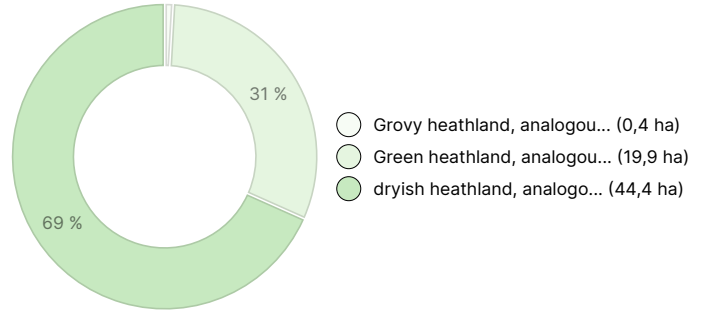

AMOUNT OF SOIL

Soil	number
Forest land	60 ha
Low-productive forest land	3,8 ha
Wasteland	0,8 ha
Total	64,6 ha

DEVELOPMENT CLASS DISTRIBUTION

HABITAT BREAKDOWN

HABITAT NUTRIENT BREAKDOWN

Downloadable materials