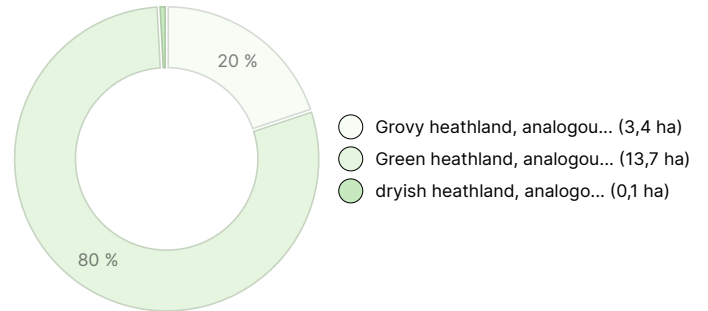

AMOUNT OF SOIL

Soil	number
Forest land	17,2 ha
Total	17,2 ha

DEVELOPMENT CLASS DISTRIBUTION

HABITAT BREAKDOWN

HABITAT NUTRIENT BREAKDOWN

Downloadable materials

The downloadable materials are available at the address <https://www.metsatilat.fi/osta/240214940>