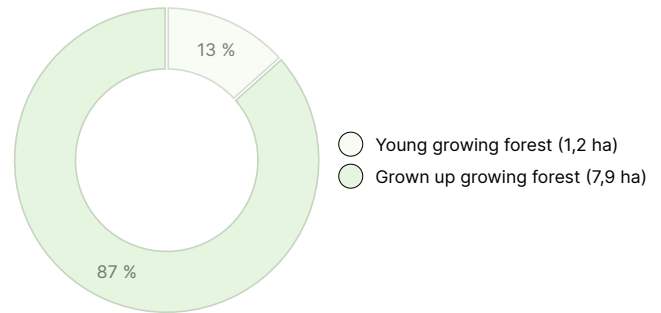

Forest resource data: Marjokorpi

TIMBER VOLUME

Main tree species	number
Pine (pulpwood)	631 m³
Pine (log)	308 m³
Spruce (pulpwood)	22 m³
Spruce (log)	1 m³
Birch (pulpwood)	40 m³
Total	1 002 m³

AMOUNT OF SOIL

Soil	number
Forest land	9,1 ha
Total	9,1 ha

DEVELOPMENT CLASS DISTRIBUTION