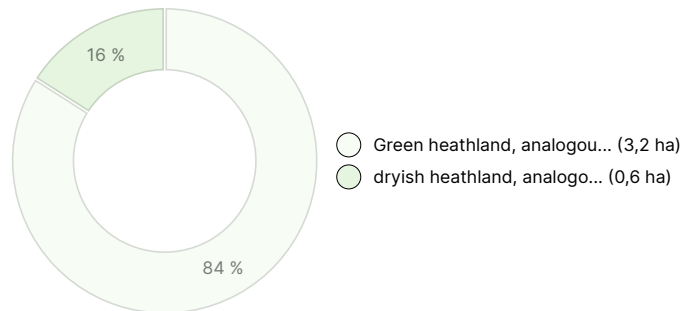

Soil	number
Forest land	3,8 ha
Total	3,8 ha

DEVELOPMENT CLASS DISTRIBUTION

HABITAT BREAKDOWN

HABITAT NUTRIENT BREAKDOWN

Downloadable materials

The downloadable materials are available at the address <https://www.metsatilat.fi/osta/240514865>