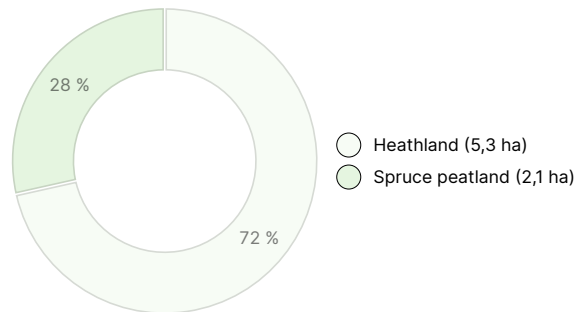

HABITAT BREAKDOWN