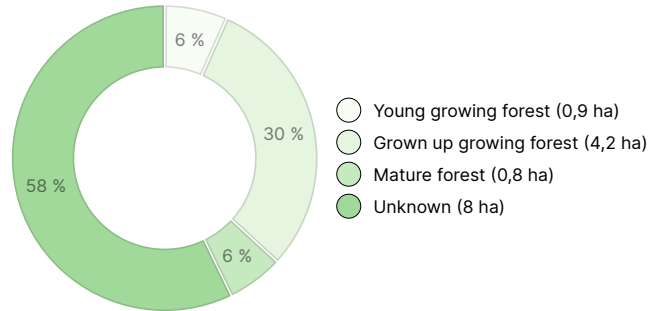

Forest resource data: Jussila VI

TIMBER VOLUME

Main tree species	number
Pine (pulpwood)	20 m³
Pine (log)	7 m³
Spruce (pulpwood)	401 m³
Spruce (log)	103 m³
Birch (pulpwood)	128 m³
Birch (log)	5 m³
Aspen (pulpwood)	18 m³
Gray alder (pulpwood)	5 m³
Total	687 m³

AMOUNT OF SOIL

Soil	number
Forest land	5,8 ha
Other land	8 ha
Total	13,8 ha

DEVELOPMENT CLASS DISTRIBUTION