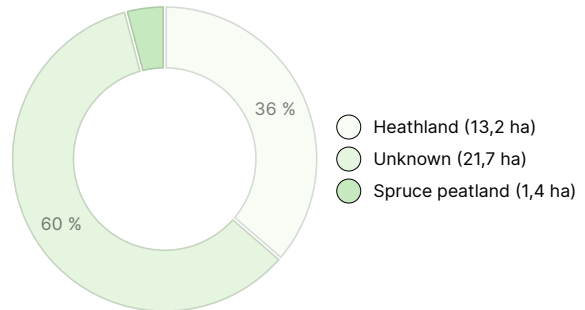

Forest resource data: Total on the site

TIMBER VOLUME

Main tree species	number
Pine (pulpwood)	175 m ³
Pine (log)	48 m ³
Spruce (pulpwood)	618 m ³
Spruce (log)	241 m ³
Birch (pulpwood)	658 m ³
Birch (log)	15 m ³
Aspen (pulpwood)	134 m ³
Aspen (log)	4 m ³
Gray alder (pulpwood)	5 m ³
Total	1 898 m³

AMOUNT OF SOIL

Soil	number
Forest land	14,6 ha
Other land	21,7 ha
Total	36,3 ha

DEVELOPMENT CLASS DISTRIBUTION

HABITAT BREAKDOWN

HABITAT NUTRIENT BREAKDOWN

Forest resource data: Jussila II

TIMBER VOLUME

Main tree species	number
Pine (pulpwood)	16 m ³
Pine (log)	6 m ³
Spruce (pulpwood)	79 m ³
Spruce (log)	106 m ³
Birch (pulpwood)	181 m ³
Birch (log)	1 m ³
Aspen (pulpwood)	33 m ³
Aspen (log)	2 m ³
Total	424 m³