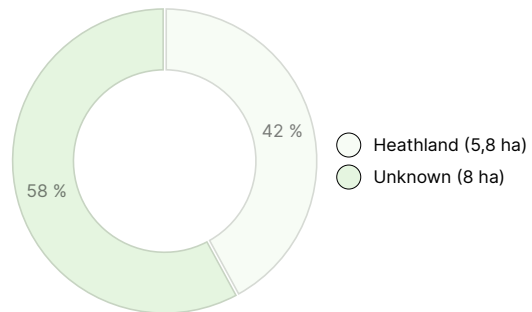

HABITAT BREAKDOWN