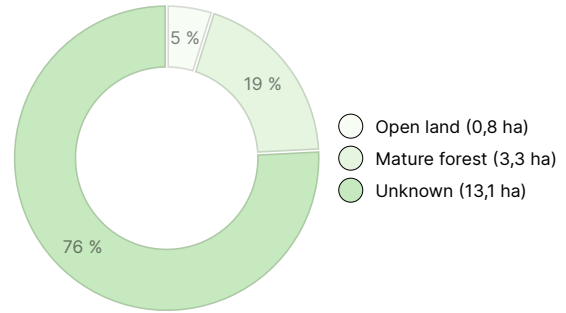

Forest resource data: Total on the site

TIMBER VOLUME

Main tree species	number
Pine (pulpwood)	175 m ³
Pine (log)	48 m ³
Spruce (pulpwood)	618 m ³
Spruce (log)	241 m ³
Birch (pulpwood)	658 m ³
Birch (log)	15 m ³
Aspen (pulpwood)	134 m ³
Aspen (log)	4 m ³
Gray alder (pulpwood)	5 m ³
Total	1 898 m³

AMOUNT OF SOIL

Soil	number
Forest land	14,6 ha
Other land	21,7 ha
Total	36,3 ha

DEVELOPMENT CLASS DISTRIBUTION

HABITAT BREAKDOWN

HABITAT NUTRIENT BREAKDOWN

Forest resource data: Jussila II

TIMBER VOLUME

Main tree species	number
Pine (pulpwood)	16 m ³
Pine (log)	6 m ³
Spruce (pulpwood)	79 m ³
Spruce (log)	106 m ³
Birch (pulpwood)	181 m ³
Birch (log)	1 m ³
Aspen (pulpwood)	33 m ³
Aspen (log)	2 m ³
Total	424 m³

AMOUNT OF SOIL

Soil	number
Forest land	4,1 ha
Other land	13,1 ha
Total	17,2 ha

DEVELOPMENT CLASS DISTRIBUTION

HABITAT BREAKDOWN

HABITAT NUTRIENT BREAKDOWN

Forest resource data: Jussila III

TIMBER VOLUME

Main tree species	number
Pine (pulpwood)	132 m ³
Pine (log)	33 m ³
Spruce (pulpwood)	93 m ³
Spruce (log)	24 m ³
Birch (pulpwood)	130 m ³
Aspen (pulpwood)	34 m ³
Total	446 m³