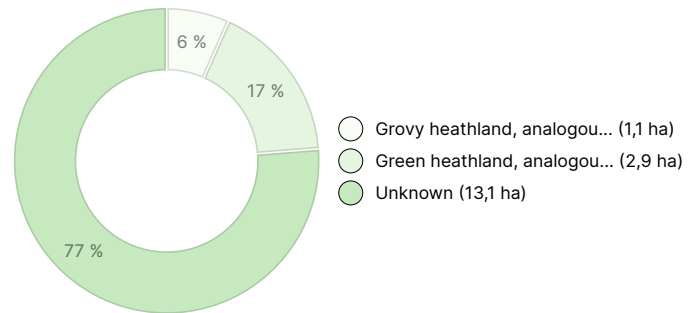

AMOUNT OF SOIL

Soil	number
Forest land	4,1 ha
Other land	13,1 ha
Total	17,2 ha

DEVELOPMENT CLASS DISTRIBUTION

HABITAT BREAKDOWN

HABITAT NUTRIENT BREAKDOWN

Forest resource data: Jussila III

TIMBER VOLUME

Main tree species	number
Pine (pulpwood)	132 m ³
Pine (log)	33 m ³
Spruce (pulpwood)	93 m ³
Spruce (log)	24 m ³
Birch (pulpwood)	130 m ³
Aspen (pulpwood)	34 m ³
Total	446 m³