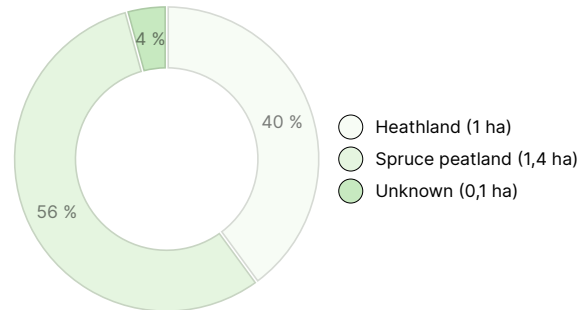

AMOUNT OF SOIL

Soil	number
Forest land	2,3 ha
Other land	0,5 ha
Total	2,8 ha

DEVELOPMENT CLASS DISTRIBUTION

HABITAT BREAKDOWN

HABITAT NUTRIENT BREAKDOWN

Forest resource data: Jussila IV

TIMBER VOLUME

Main tree species	number
Pine (pulpwood)	7 m ³
Pine (log)	2 m ³
Spruce (pulpwood)	45 m ³
Spruce (log)	8 m ³
Birch (pulpwood)	219 m ³
Birch (log)	9 m ³
Aspen (pulpwood)	49 m ³
Aspen (log)	2 m ³
Total	341 m³

AMOUNT OF SOIL

Soil	number
Forest land	2,4 ha
Other land	0,1 ha
Total	2,5 ha

DEVELOPMENT CLASS DISTRIBUTION

HABITAT BREAKDOWN

HABITAT NUTRIENT BREAKDOWN

Forest resource data: Jussila VI

TIMBER VOLUME

Main tree species	number
Pine (pulpwood)	20 m ³
Pine (log)	7 m ³
Spruce (pulpwood)	401 m ³
Spruce (log)	103 m ³
Birch (pulpwood)	128 m ³
Birch (log)	5 m ³
Aspen (pulpwood)	18 m ³
Gray alder (pulpwood)	5 m ³
Total	687 m³