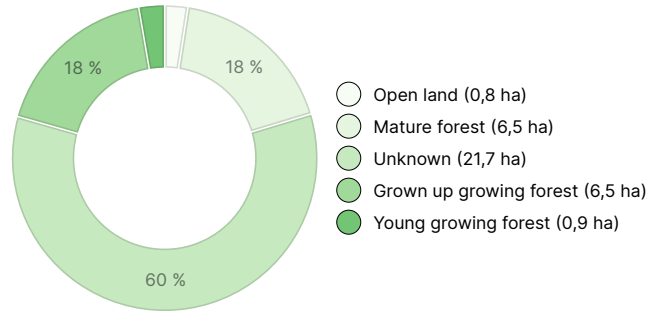

Forest resource data: Total on the site

TIMBER VOLUME

Main tree species	number
Pine (pulpwood)	175 m ³
Pine (log)	48 m ³
Spruce (pulpwood)	618 m ³
Spruce (log)	241 m ³
Birch (pulpwood)	658 m ³
Birch (log)	15 m ³
Aspen (pulpwood)	134 m ³
Aspen (log)	4 m ³
Gray alder (pulpwood)	5 m ³
Total	1 898 m³

AMOUNT OF SOIL

Soil	number
Forest land	14,6 ha
Other land	21,7 ha
Total	36,3 ha

DEVELOPMENT CLASS DISTRIBUTION

HABITAT BREAKDOWN

HABITAT NUTRIENT BREAKDOWN

Forest resource data: Jussila II

TIMBER VOLUME

Main tree species	number
Pine (pulpwood)	16 m ³
Pine (log)	6 m ³
Spruce (pulpwood)	79 m ³
Spruce (log)	106 m ³
Birch (pulpwood)	181 m ³
Birch (log)	1 m ³
Aspen (pulpwood)	33 m ³
Aspen (log)	2 m ³
Total	424 m³