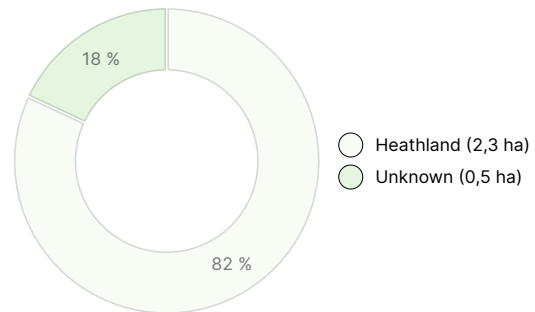

HABITAT BREAKDOWN