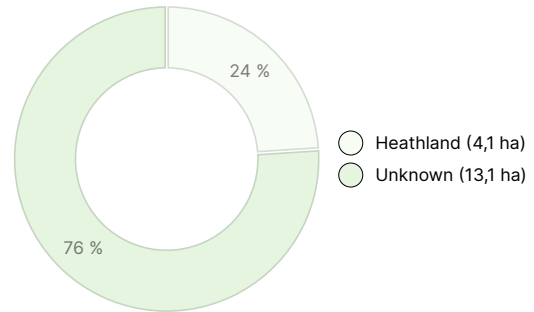

HABITAT BREAKDOWN