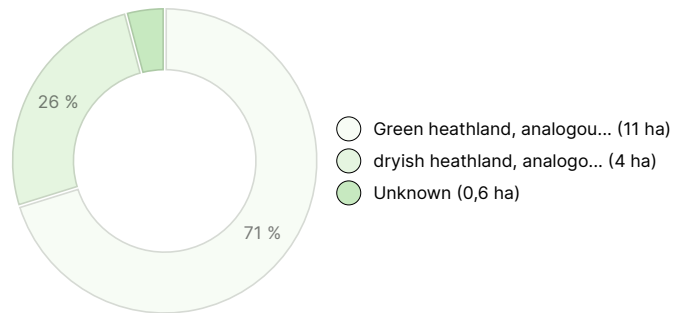

AMOUNT OF SOIL

Soil	number
Forest land	15 ha
Other land	0,6 ha
Total	15,6 ha

DEVELOPMENT CLASS DISTRIBUTION

HABITAT BREAKDOWN

HABITAT NUTRIENT BREAKDOWN

Downloadable materials

The downloadable materials are available at the address <https://www.metsatilat.fi/osta/240615342>